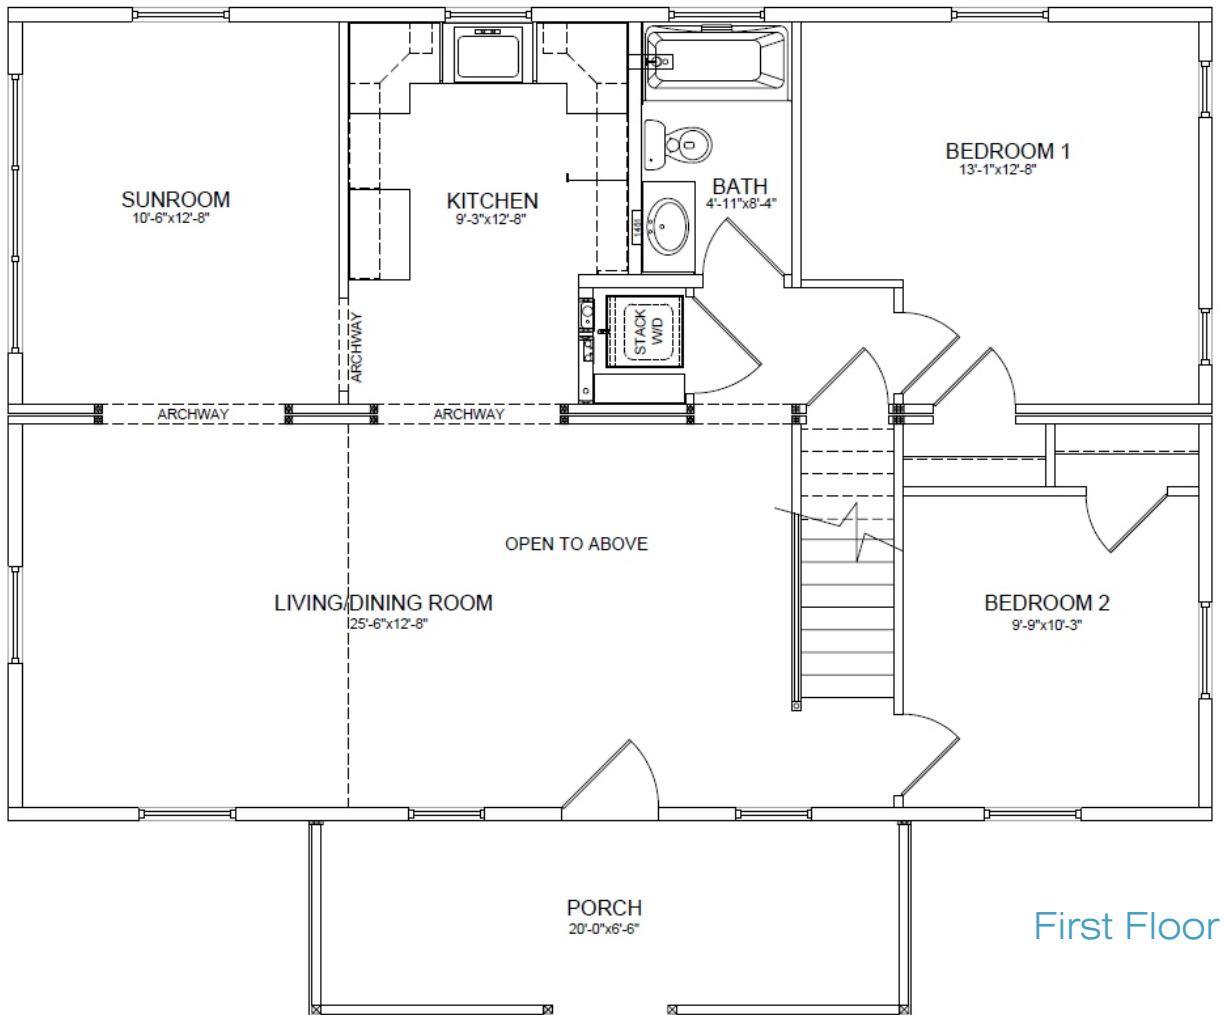

The Birdie

1,532 SF Total - 3 Bedrooms + Loft & Dormer/
1 Bath + plumbed for second bath on second floor

The Birdie

1,532 SF Total - 3 Bedrooms + Loft & Dormer/
1 Bath + plumbed for second bath on second floor

First Floor

The Birdie

1,532 SF Total - 3 Bedrooms + Loft & Dormer/
1 Bath + plumbed for second bath on second floor

Second Floor