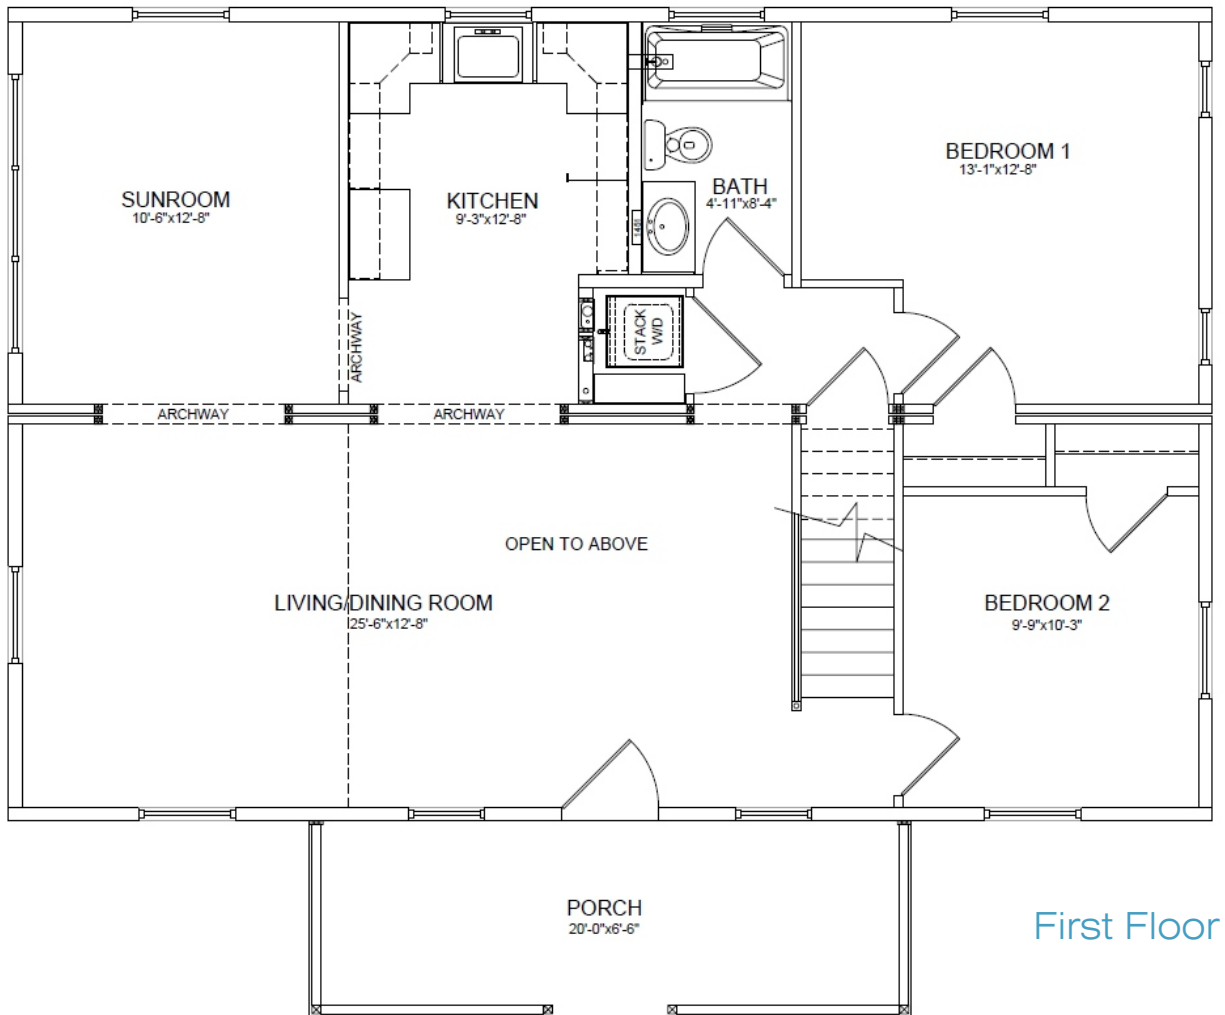

The Birdie

1,532 SF Total - 3 Bedrooms + Loft & Dormer/
1 Bath + plumbed for second bath on second floor

The Birdie

1,532 SF Total - 3 Bedrooms + Loft & Dormer/
1 Bath + plumbed for second bath on second floor

The Birdie

1,532 SF Total - 3 Bedrooms + Loft & Dormer/
1 Bath + plumbed for second bath on second floor

Second Floor