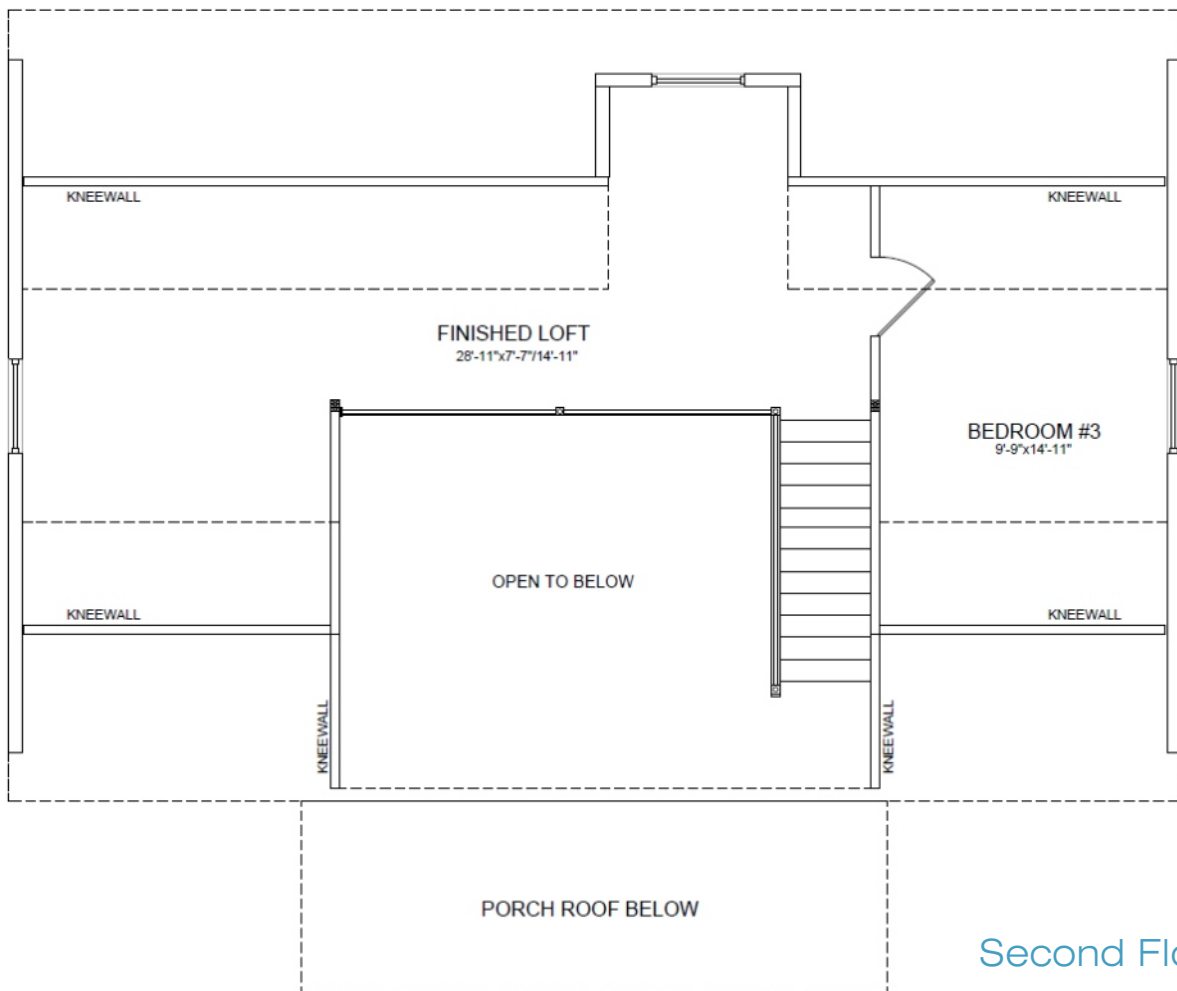

The Birdie

1,532 SF Total - 3 Bedrooms + Loft & Dormer/
1 Bath + plumbed for second bath on second floor

The Birdie

1,532 SF Total - 3 Bedrooms + Loft & Dormer/
1 Bath + plumbed for second bath on second floor

The Birdie

1,532 SF Total - 3 Bedrooms + Loft & Dormer/
1 Bath + plumbed for second bath on second floor

Second Floor