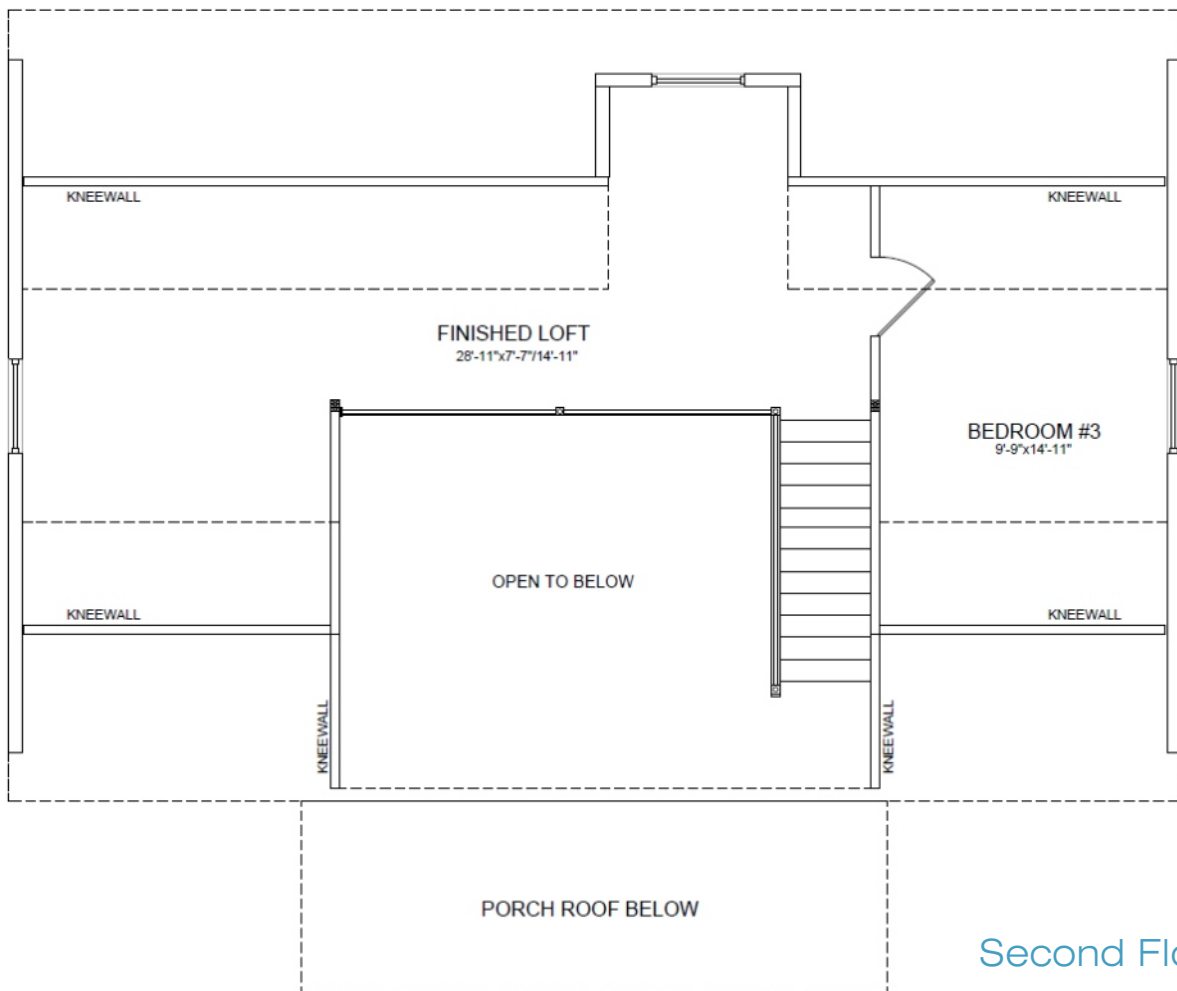

The Birdie

1,532 SF Total - 3 Bedrooms + Loft & Dormer/
1 Bath + plumbed for second bath on second floor

The Birdie

1,532 SF Total - 3 Bedrooms + Loft & Dormer/
1 Bath + plumbed for second bath on second floor

First Floor

The Birdie

1,532 SF Total - 3 Bedrooms + Loft & Dormer/
1 Bath + plumbed for second bath on second floor

Second Floor