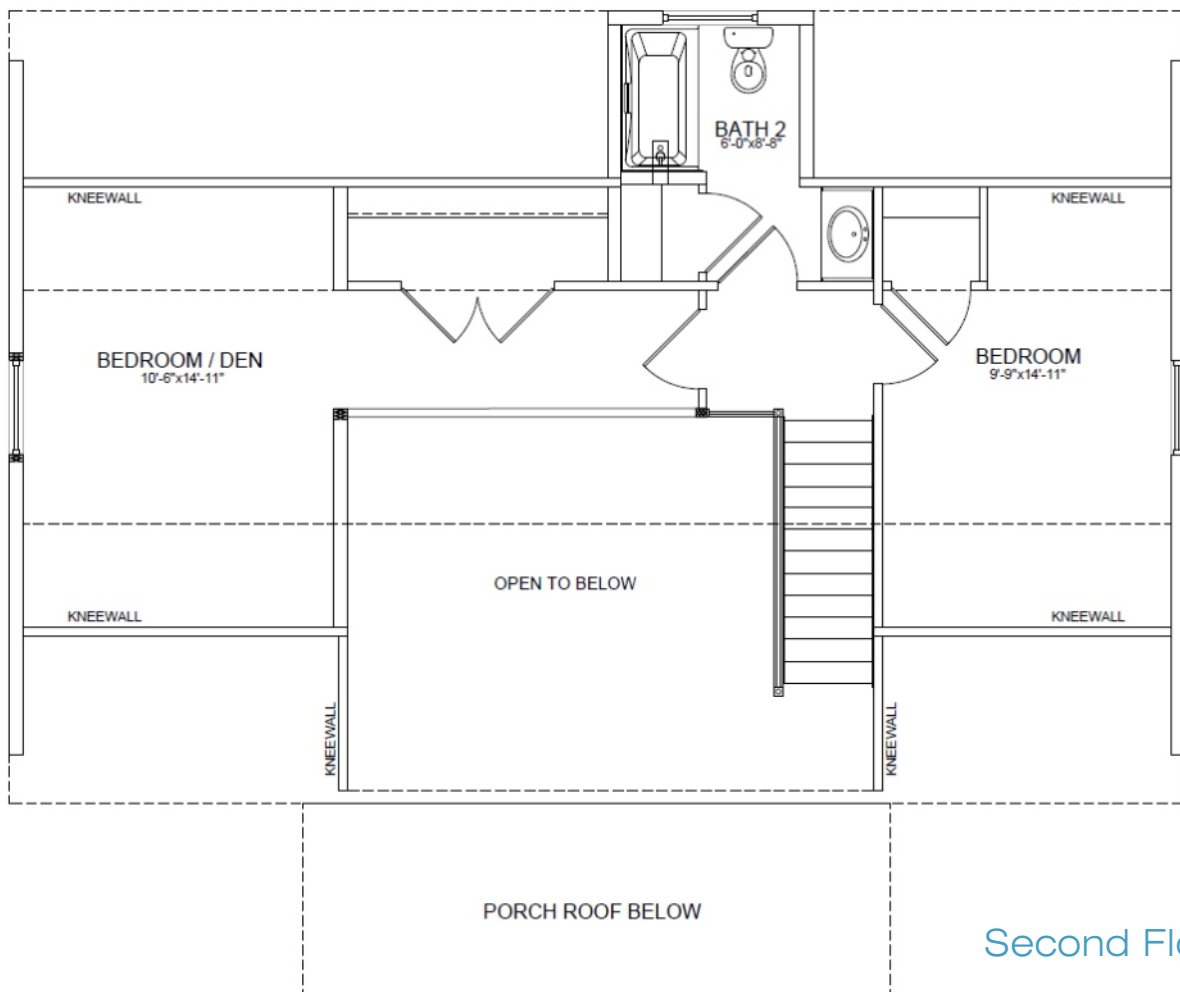

The Condor
1,552 SF Total - 4 Bedrooms, 2 Baths

The Condor

1,552 SF Total - 4 Bedrooms, 2 Baths

The Condor

1,552 SF Total - 4 Bedrooms, 2 Baths

Second Floor