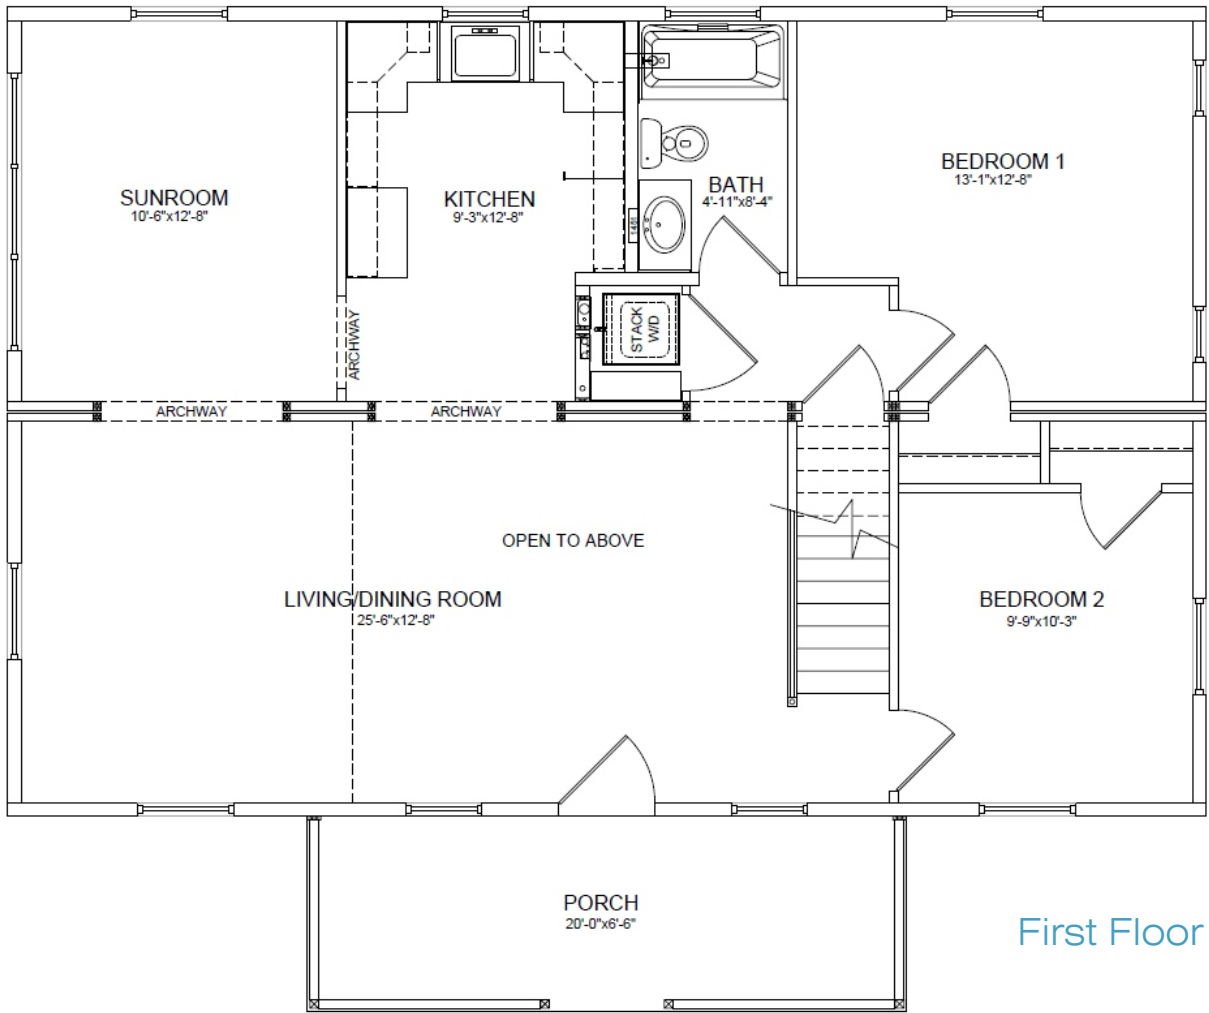

The Condor
1,552 SF Total - 4 Bedrooms, 2 Baths

The Condor

1,552 SF Total - 4 Bedrooms, 2 Baths

The Condor

1,552 SF Total - 4 Bedrooms, 2 Baths

Second Floor