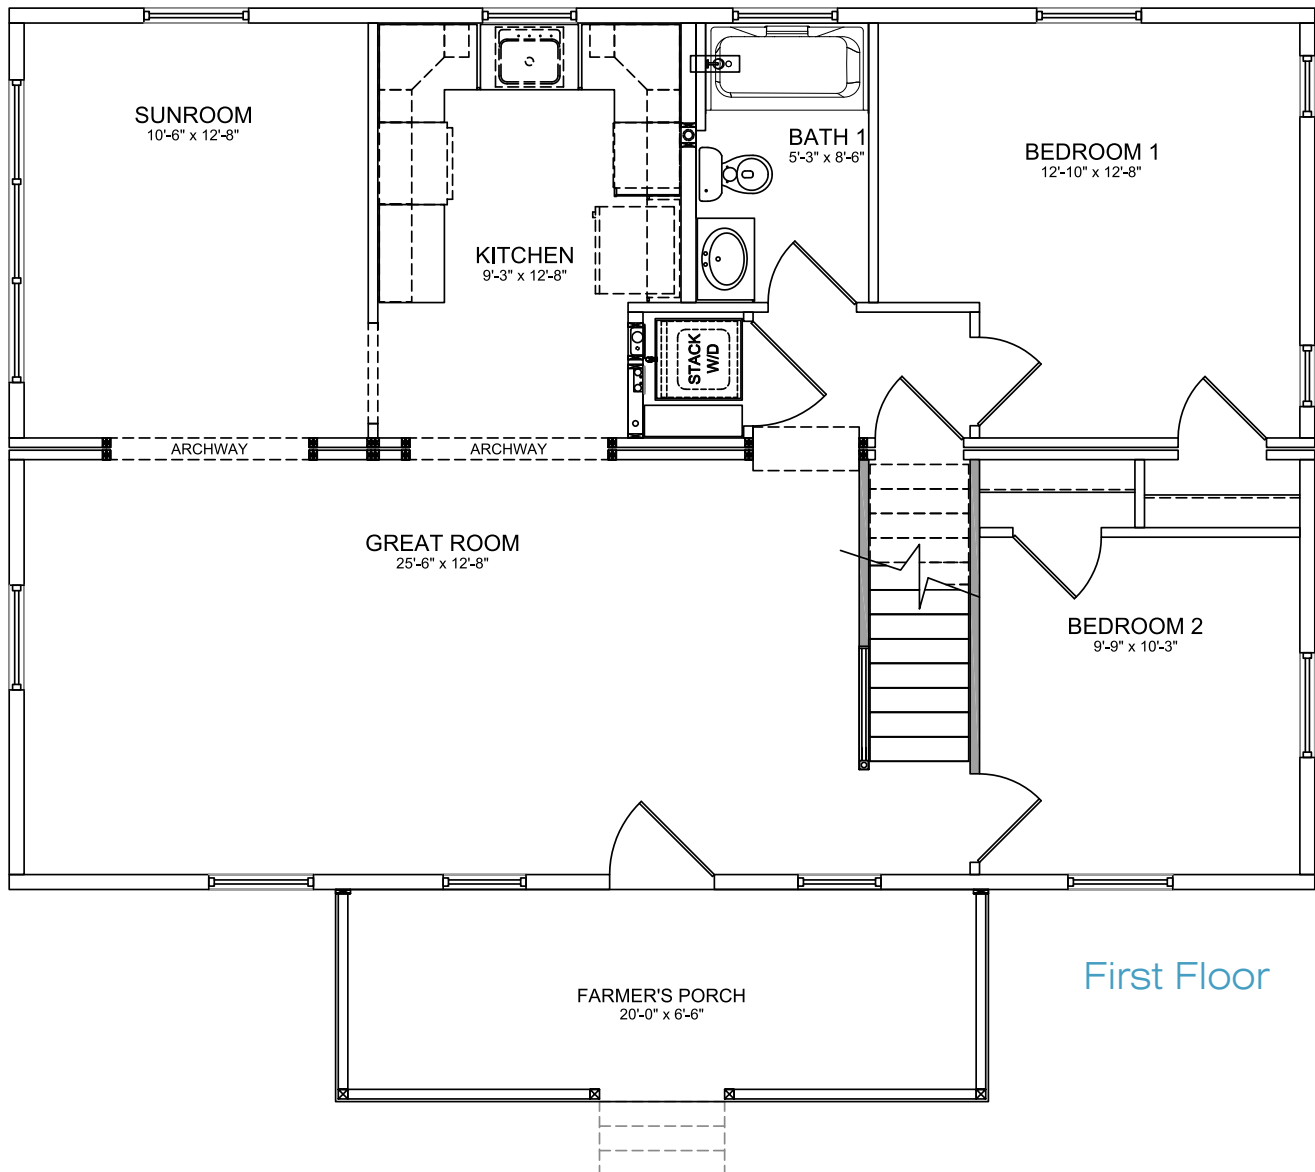

The Deuce  
1,687 SF Total - 4 Bedrooms, 2 Baths

## The Deuce

1,687 SF Total - 4 Bedrooms, 2 Baths

# The Deuce

1,687 SF Total - 4 Bedrooms, 2 Baths